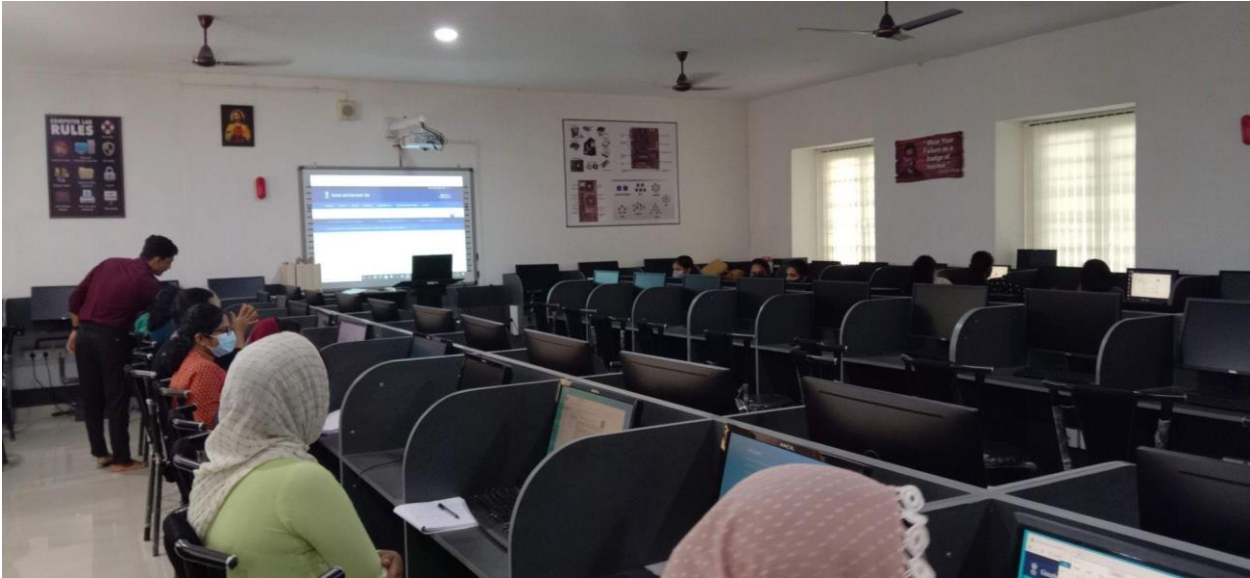

PROVIDENCE WOMEN'S COLLEGE

4.3.1 ICT -ENABLED FACILITIES

SI.NO	STUDENT'S USAGE	DESK TOP	LAPTOP	PROJE CTOR	SMART	PRIN TER	Wi -Fi Availabili
	DEPARTMENT/LAB						
1	BBA	1	1	1	1	1	Yes
2	COMMERCE	21	1	1	2	1	Yes
3	BOTANY	12	1	1	2	1	Yes
4	CHEMISTRY	7	1	1	1	1	Yes
5	COMPUTER SCIENCE	29	1	1	2	1	Yes
6	ECONOMICS	1	1		1	1	Yes
7	ENGLISH	2	1	2	1	1	Yes
8	HISTORY	2	1	1	1	1	Yes
9	MATHS	2	2	1	2	1	Yes
10	PHYSICS	31	1	1	2	1	Yes
11	PSYCHOLOGY	1	1		1	1	Yes
12	TRAVEL & TOURISM	1	1	1	1	1	Yes
13	ZOOLOGY	15	1	1	2	1	Yes
14	LANGUAGE	1	1			1	Yes
15	LANGUAGE LAB	70			1	1	Yes
16	PHYSICAL EDUCATIO	1				1	Yes
17	LIBRARY	25				4	Yes
SEMINAR HALL/AUDITORIUM							
1	CARMEL HALL		1	1	1		Yes
2	MOTHER VERONICA HALL		1	1			Yes
3	A V HALL		1	2	1		Yes
	AUDITORIUM		1	1			Yes
FOR ADMINISTRATIVE USAGE							
	OFFICE	14	2			7	Yes
	PRINCIPAL OFFICE	1	1	1	1	1	Yes

Dr. (Sr.) Jaseena Joseph
Principal
Providence Women's College
Kozhikode 678009, Kerala, India

COMPUTER LAB